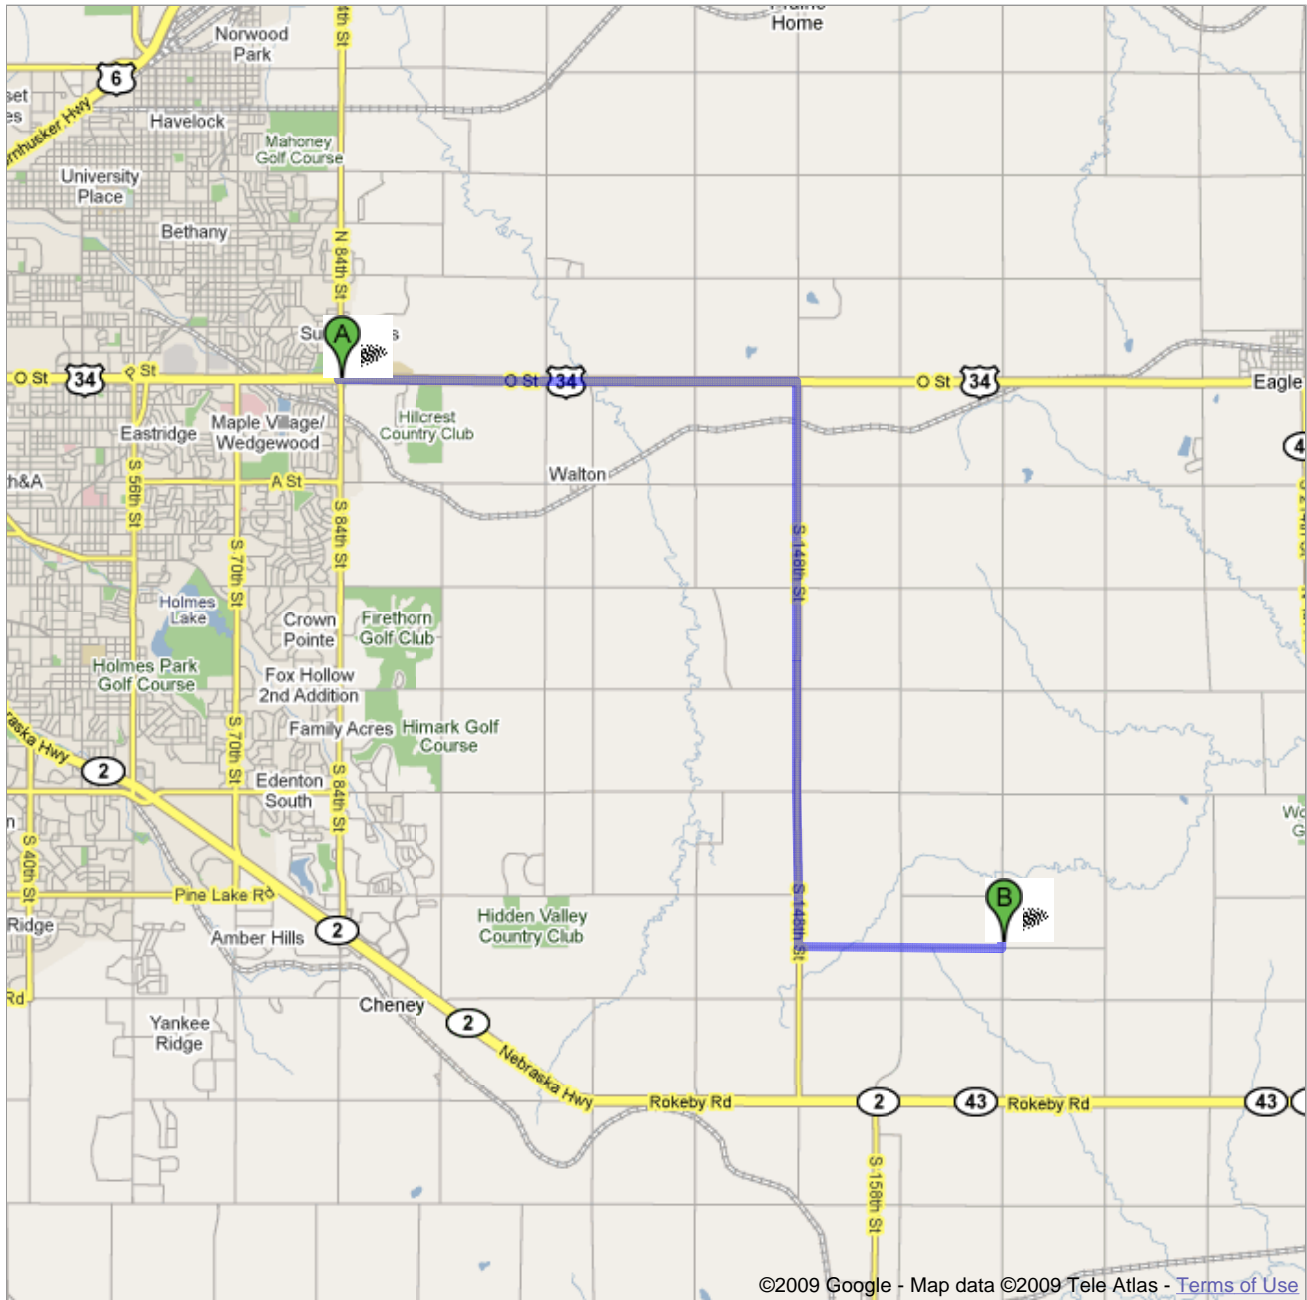

Directions to 7600 S 176th St, Walton, NE 68461
12.0 mi – about 25 mins
Directions to Todd Tabor's Home
ABTL Finals: Saturday, August 22nd

 O St & N 84th St, Lincoln, Lancaster, Nebraska

-
- | | | |
|---|--|----------------------------|
|  | 1. Head west on O St/US-34 toward N 84th St | go 36 ft
total 36 ft |
|  | 2. Make a U-turn at N 84th St
About 6 mins | go 4.5 mi
total 4.5 mi |
|  | 3. Turn right at S 148th St
About 11 mins | go 5.5 mi
total 10.0 mi |
|  | 4. Turn left at Midway Rd
About 8 mins | go 2.0 mi
total 11.9 mi |
|  | 5. Turn left at S 176th St | go 328 ft
total 12.0 mi |

 7600 S 176th St, Walton, NE 68461

These directions are for planning purposes only. You may find that construction projects, traffic, weather, or other events may cause conditions to differ from the map results, and you should plan your route accordingly. You must obey all signs or notices regarding your route.

Map data ©2009 , Tele Atlas