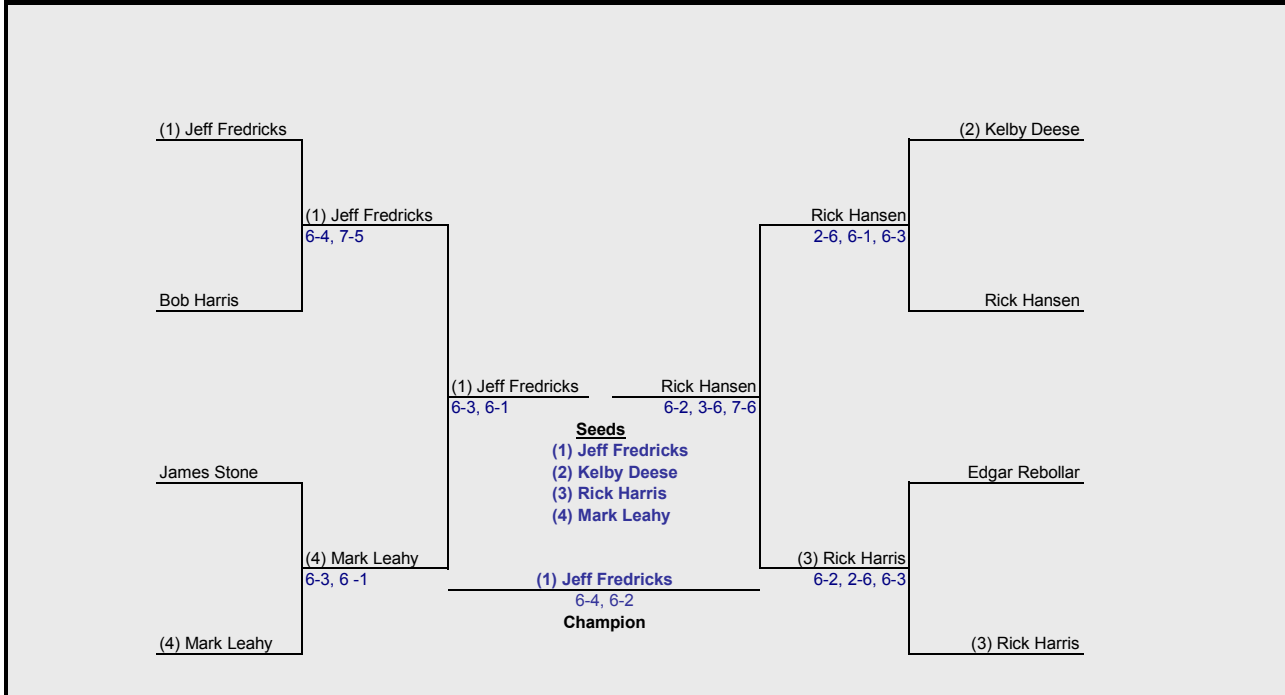

# 2009 ABTL B Div. Championships

Play between Jul 30th - Aug 2nd    Play between Aug 3rd - Aug 4th    Play between Aug 5th - Aug 6th    Play between Aug 7th - Aug 8th    Play between Jul 30th - Aug 4th    Play between Aug 3rd - Aug 4th    Play between Jul 30th - Aug 2nd  
**Quarter Finals**    **Semi Finals**    **Finals**    **Semi Finals**    **Quarter Finals**

# 2009 ABTL C Div. Championships

Play between Jul 30th - Aug 2nd **1st Round**     
 Play between Aug 3rd - Aug 4th **Quarter Finals**     
 Play between Aug 5th - Aug 6th **Semi Finals**     
 Play between Aug 7th - Aug 8th **Finals**     
 Play between Aug 5th - Aug 6th **Semi Finals**     
 Play between Aug 3rd - Aug 4th **Quarter Finals**     
 Play between Jul 30th - Aug 2nd **1st Round**

# 2009 ABTL D Div. Championships

Play between Jul 30th - Aug 2nd **1st Round**     
 Play between Aug 3rd - Aug 4th **Quarter Finals**     
 Play between Aug 5th - Aug 6th **Semi Finals**     
 Play between Aug 7th - Aug 8th **Finals**     
 Play between Aug 5th - Aug 6th **Semi Finals**     
 Play between Aug 3rd - Aug 4th **Quarter Finals**     
 Play between Jul 30th - Aug 2nd **1st Round**