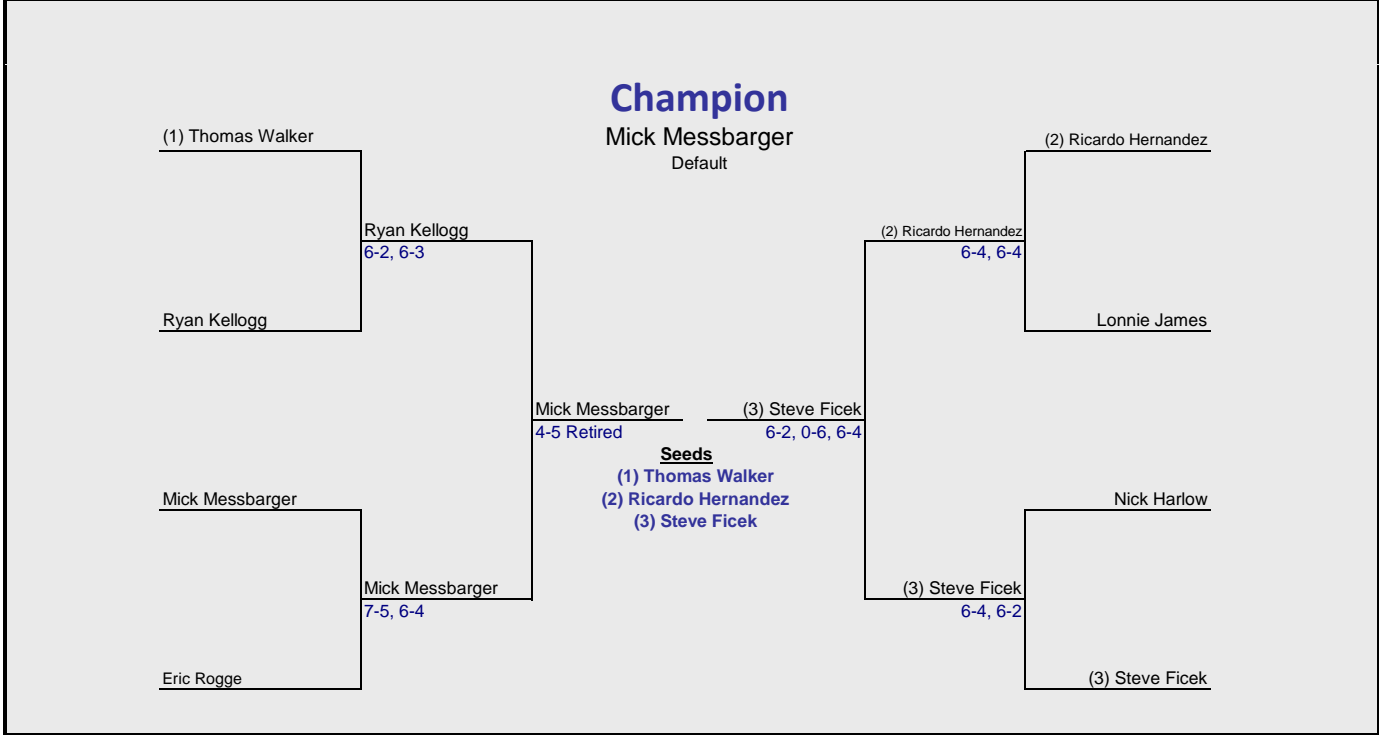

Play between
Aug 5th - Aug 8th
Quarters

Play between
Aug 1st - Aug 4th
Rd of 16

2010 ABTL D Div. Championships

Play between Aug 1st - Aug 4th
 Play between Aug 5th - Aug 8th
 Play between Aug 9th - Aug 11th
 Play Between Aug 12th - Aug 13th
 Play between Aug 9th - Aug 11th
 Play between Aug 5th - Aug 8th
 Play between Aug 1st - Aug 4th

Quarters *Semi's* **Finals** *Semi's* *Quarters*

2010 ABTL B Div. Championships

Play between Aug 1st - Aug 4th *Rd of 16*
 Play between Aug 5th - Aug 8th *Quarters*
 Play between Aug 9th - Aug 11th *Semi's*
 Play Between Aug 12th - Aug 13th **Finals**
 Play between Aug 9th - Aug 11th *Semi's*
 Play between Aug 5th - Aug 8th *Quarters*
 Play between Aug 1st - Aug 4th *Rd of 16*